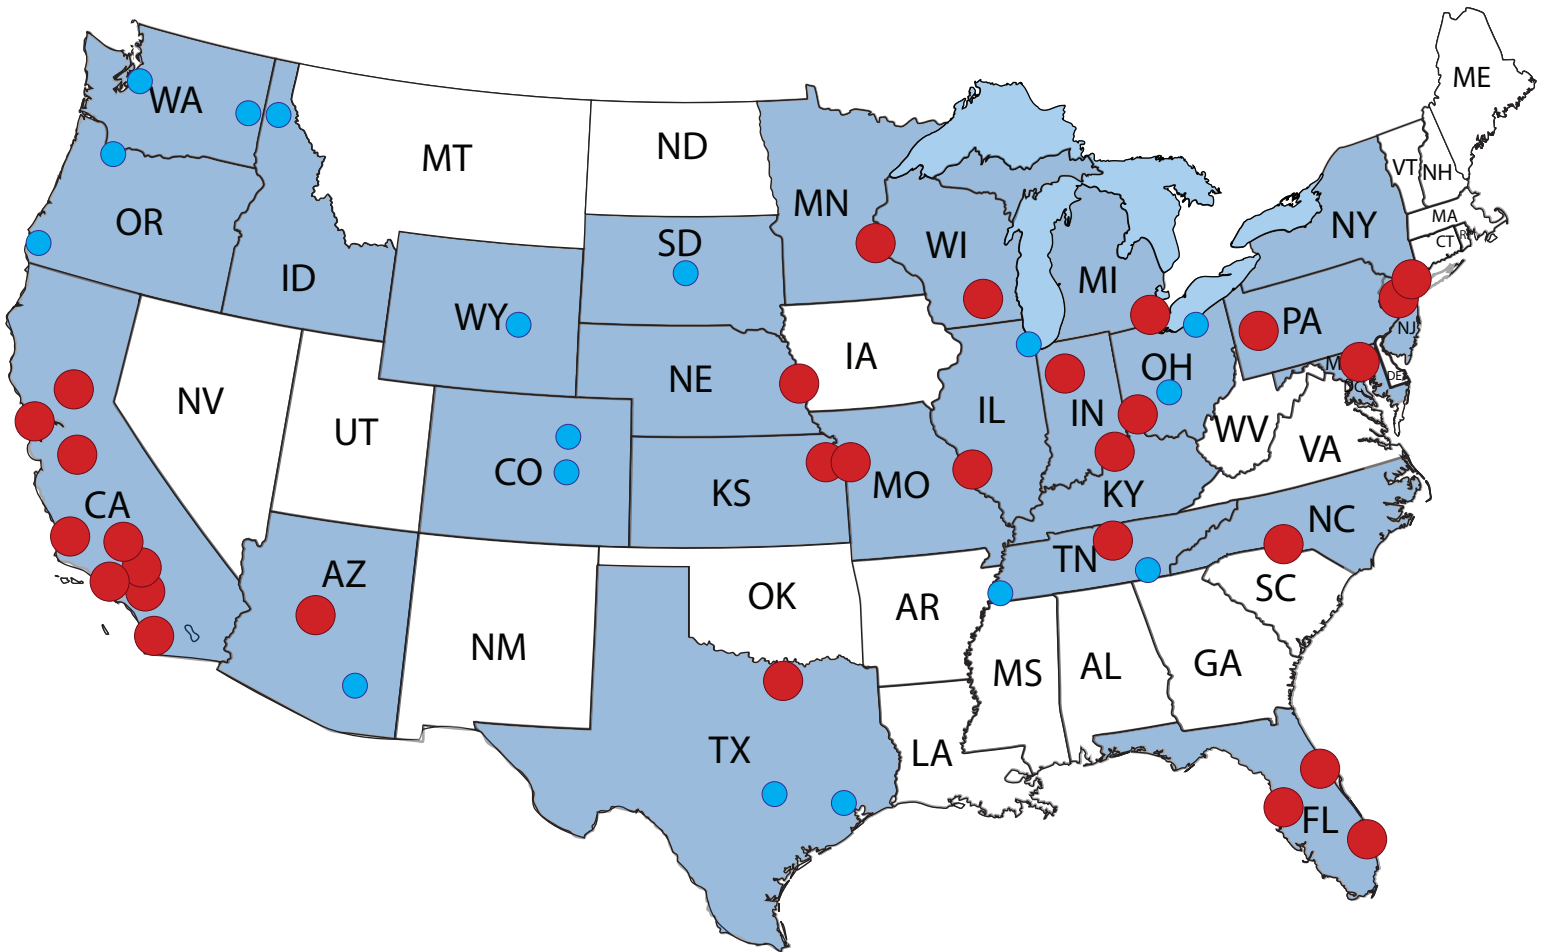

COMMERCIAL AND HIGH VALUE HOMEOWNERS ADJUSTERS

● Large loss adjuster*

● Small loss adjuster

*Large loss adjusters are able to handle both small and large losses

PLEASE VISIT OUR WEBSITE TO VIEW THE MOST CURRENT LIST OF SERVICE LOCATIONS

WWW.DAVIDMORSE.COM