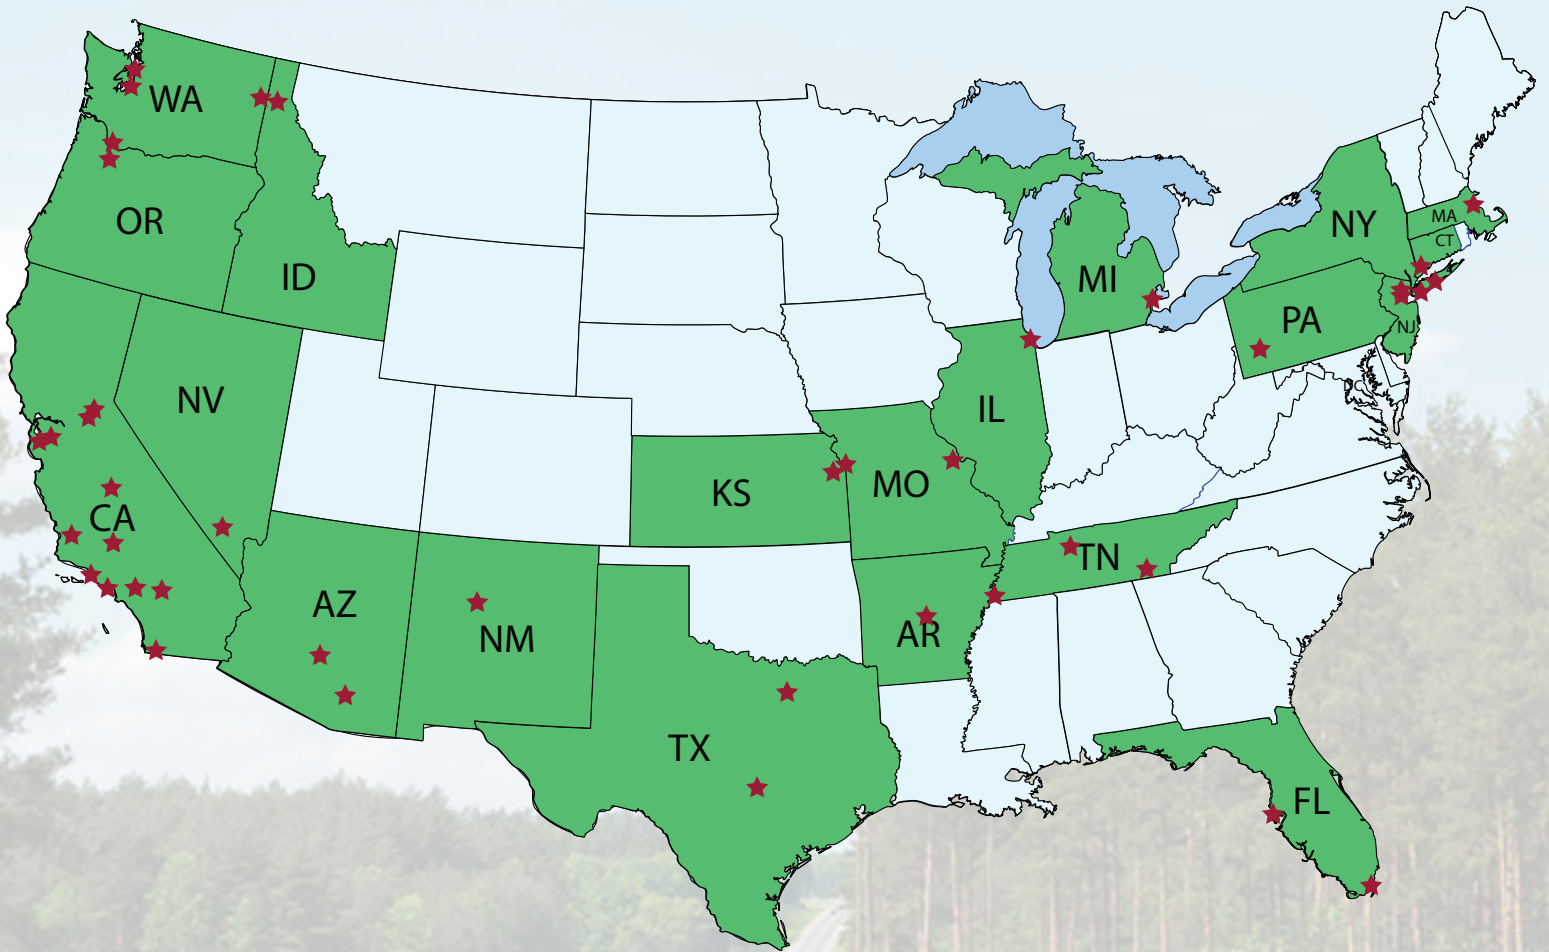

David Morse & Associates

TRUCKING SERVICE IN 20 STATES

FOR AFTER HOURS & INSTANT DISPATCH 24 HOURS A DAY
866 DMA-TRUCK - (866) 362-8782

NEED A PROPERTY DAMAGE ADJUSTER OR VEHICLE APPRAISAL ONLY?
CALL (800) 649-7602 OR FAX (866)742-6989

EMAIL US AT ASSIGNMENTS@DAVIDMORSE.COM

PLEASE VISIT OUR WEBSITE TO VIEW THE MOST
CURRENT LIST OF SERVICE LOCATIONS

WWW.DAVIDMORSE.COM

DMA TRUCKING OFFICES

State/City	Zip Code From Which Mileage is Computed	After Hours Trucking Capacity	State/City	Zip Code From Which Mileage is Computed	After Hours Trucking Capacity
Arizona			Missouri		
Phoenix	85258		St. Louis	63019	
Tucson	85658	✓	Kansas City	66061	
Arkansas			Nevada		
Little Rock	72223	✓	Las Vegas	89128	
California			New Jersey		
Anaheim	92825	✓	Morristown	07960	✓
Bakersfield	93314	✓	Newark	07106	✓
Crescent City	97415		Metro New York Area		✓
Fresno	93726		New York		
Los Angeles	91203	✓	Long Island	11791	✓
Oakland	94538		New York City	10069	✓
Sacramento	95677	✓	Metro New York Area		✓
San Bernardino	92408	✓	New Mexico		
San Diego	92160	✓	Albuquerque	87101	✓
San Jose	95124	✓	Oregon		
San Luis Obispo	93401	✓	Portland	97004	
Santa Barbara	93103	✓	Salem	97303	
Ventura/Oxnard	93035	✓	Pennsylvania		
Connecticut			Pittsburgh		
Ridgefield	06877		15642		
Stamford	06877		Tennessee		
Hartford	06877		Nashville		
Florida			37064		
Miami	33134		Memphis		
Tampa	33611		38654		
Idaho			Chattanooga		
Coeur d'Alene	99206		37405		
Illinois			Texas		
Chicago	60459	✓	Austin	78748	✓
Kansas			Dallas		
Kansas City	66061		75010		
Massachusetts			Washington		
Boston	02145	✓	Seattle	98106	
Michigan			Spokane	99206	
Detroit	48235		Tacoma	98206	
			Vancouver	98682	