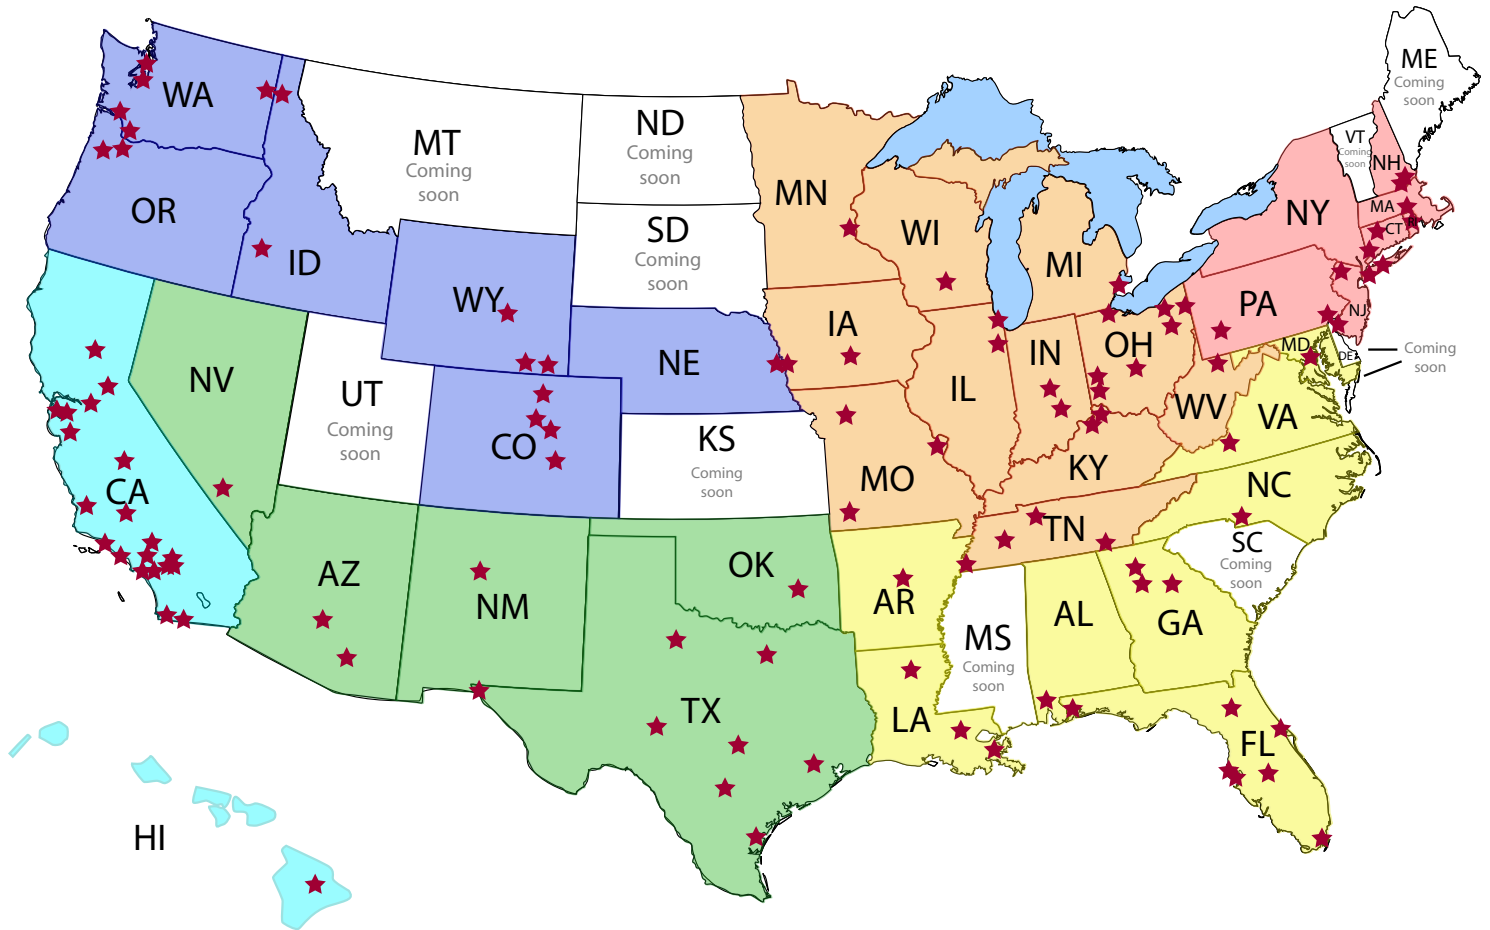

# CLAIMS ADJUSTING SERVICES ACROSS THE UNITED STATES

-  CALIFORNIA REGION
-  NORTHWEST REGION
-  SOUTHWEST REGION
-  CENTRAL REGION
-  NORTHEAST REGION
-  SOUTHEAST REGION

**PLEASE VISIT OUR WEBSITE TO VIEW THE MOST  
CURRENT LIST OF SERVICE LOCATIONS**  
[WWW.DAVIDMORSE.COM](http://WWW.DAVIDMORSE.COM)

## NORTHEAST REGION SERVICE LOCATIONS

State/City	Zip Code From Which Mileage is Computed	Lines Handled	
<b>Connecticut</b>			
Hartford	06877	Cas	Prop
Ridgefield	06877	Cas	Prop
<b>Massachusetts</b>			
Plymouth	02360	Cas	Prop
<b>New Jersey</b>			
Hopatcong	07843	Cas	Prop
Newark	07101	Cas	Prop
<b>New Hampshire</b>			
Manchester	03036	Cas	Prop
Nashua	03036	Cas	Prop
<b>New York</b>			
Long Island	11791	Cas	Prop
New York City	10069	Cas	Prop
<b>Pennsylvania</b>			
Philadelphia	19462	Cas	Prop
Pittsburgh	15642	Cas	Prop
<b>Rhode Island</b>			
Providence	02740	Cas	Prop

## SOUTHEAST REGION SERVICE LOCATIONS

State/City	Zip Code From Which Mileage is Computed	Lines Handled	
<b>Alabama</b>			
Mobile	36530		Prop
<b>Arkansas</b>			
Little Rock	72223	Cas	
<b>Florida</b>			
Daytona	32119		Prop
Gainesville	32641		Prop
Miami	33134	Cas	Prop
Palm Harbor	34681	Cas	
Pensacola	36530		Prop
Tampa	33778	Cas	
Tampa	34689		Prop
Winter Haven	33880		Prop
<b>Georgia</b>			
Atlanta	30087	Cas	
Canton	30115		Prop
Cumming	30040	Cas	
Winder	30054		Prop
<b>Louisiana</b>			
Baton Rouge	70123		Prop
New Orleans	70123		Prop
Monroe	71291		Prop
<b>Maryland</b>			
Baltimore	20878	Cas	
Baltimore	21009		Prop
<b>North Carolina</b>			
Charlotte	28173		Prop
<b>Virginia</b>			
Roanoke	24018		Prop