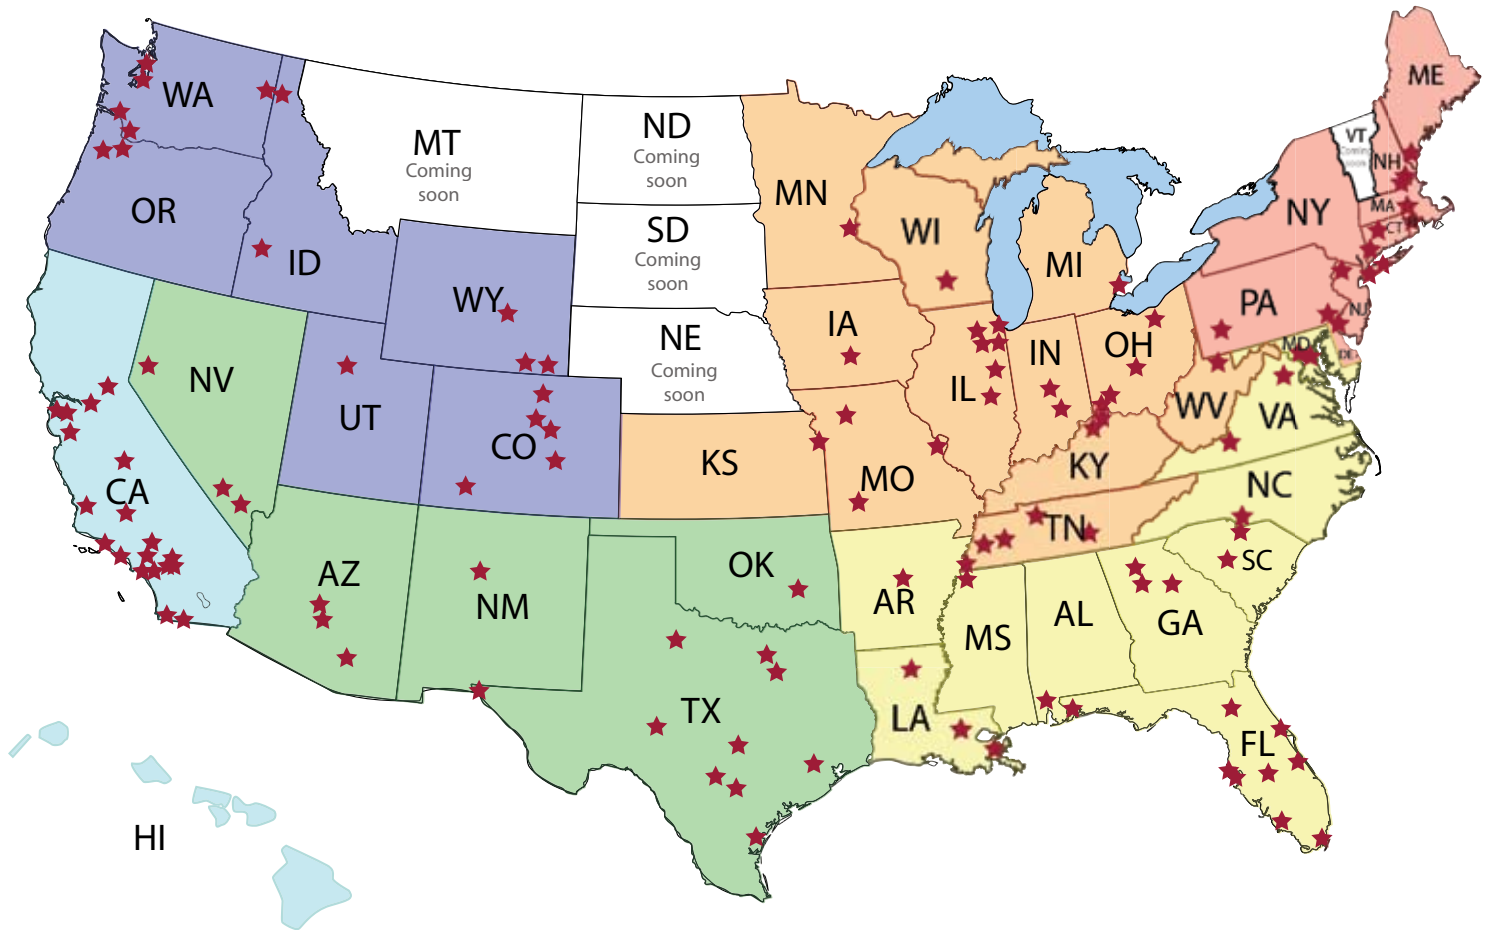

David Morse & Associates

CLAIMS ADJUSTING SERVICES ACROSS THE UNITED STATES

- CALIFORNIA REGION
- NORTHWEST REGION
- SOUTHWEST REGION
- CENTRAL REGION
- NORTHEAST REGION
- SOUTHEAST REGION

PLEASE VISIT OUR WEBSITE TO VIEW THE MOST
CURRENT LIST OF SERVICE LOCATIONS
WWW.DAVIDMORSE.COM

NORTHWEST REGION SERVICE LOCATIONS

State/City	Zip Code From Which Mileage is Computed	Lines Handled
Colorado		
Boulder/Denver/Ft. Collins	80123	Prop
Boulder/Denver/Ft. Collins	80013	Cas Prop
Colorado Springs (from Denver)	80123	Prop
Colorado Springs (from Denver)	80013	Cas Prop
Durango	81301	Prop
Idaho		
Boise	83646	Prop
Coeur d'Alene	99206	Cas Prop
Oregon		
Portland	97233	Prop
Portland (From Salem)	97362	Cas Prop
Salem (From Portland)	97233	Prop
Salem	97362	Cas
Utah		
Salt Lake City	84121	Cas
Washington		
Longview	98682	Prop
Longview (from Portland)	97362	Cas Prop
Seattle	98106	Cas Prop
Spokane	99206	Cas Prop
Tacoma	98499	Cas
Tacoma	98106	Prop
Vancouver	98682	Prop
Vancouver (from Salem)	97362	Cas
Wyoming		
Casper/Cheyenne/Laramie	82072	Prop

SOUTHEAST REGION SERVICE LOCATIONS

State/City	Zip Code From Which Mileage is Computed	Lines Handled	
Alabama			
Mobile	36530		Prop
Arkansas			
Little Rock	72223		Cas
Florida			
Daytona	32119		Prop
Ft. Myers	33933		Prop
Gainesville	32641		Prop
Miami	33134	Cas	Prop
Melbourne	32929		Prop
Palm Harbor	34681	Cas	
Pensacola	36530		Prop
Tampa	34638	Cas	
Tampa	34689		Prop
Winter Haven	33880		Prop
Georgia			
Atlanta	30087	Cas	
Canton	30115		Prop
Cumming	30040	Cas	
Winder	30054		Prop
Louisiana			
Baton Rouge	70123		Prop
New Orleans	70123		Prop
Monroe	71291		Prop
Maryland			
Baltimore	21009		Prop
Baltimore	20871	Cas	
Clarksburg	20871	Cas	
Mississippi			
From Lexington, TN	38351		Cas
North Carolina			
Charlotte	28173		Prop
South Carolina			
From Charlotte, NC	28173		Prop
Columbia	29206		Prop
Virginia			
Centreville	20121		Prop