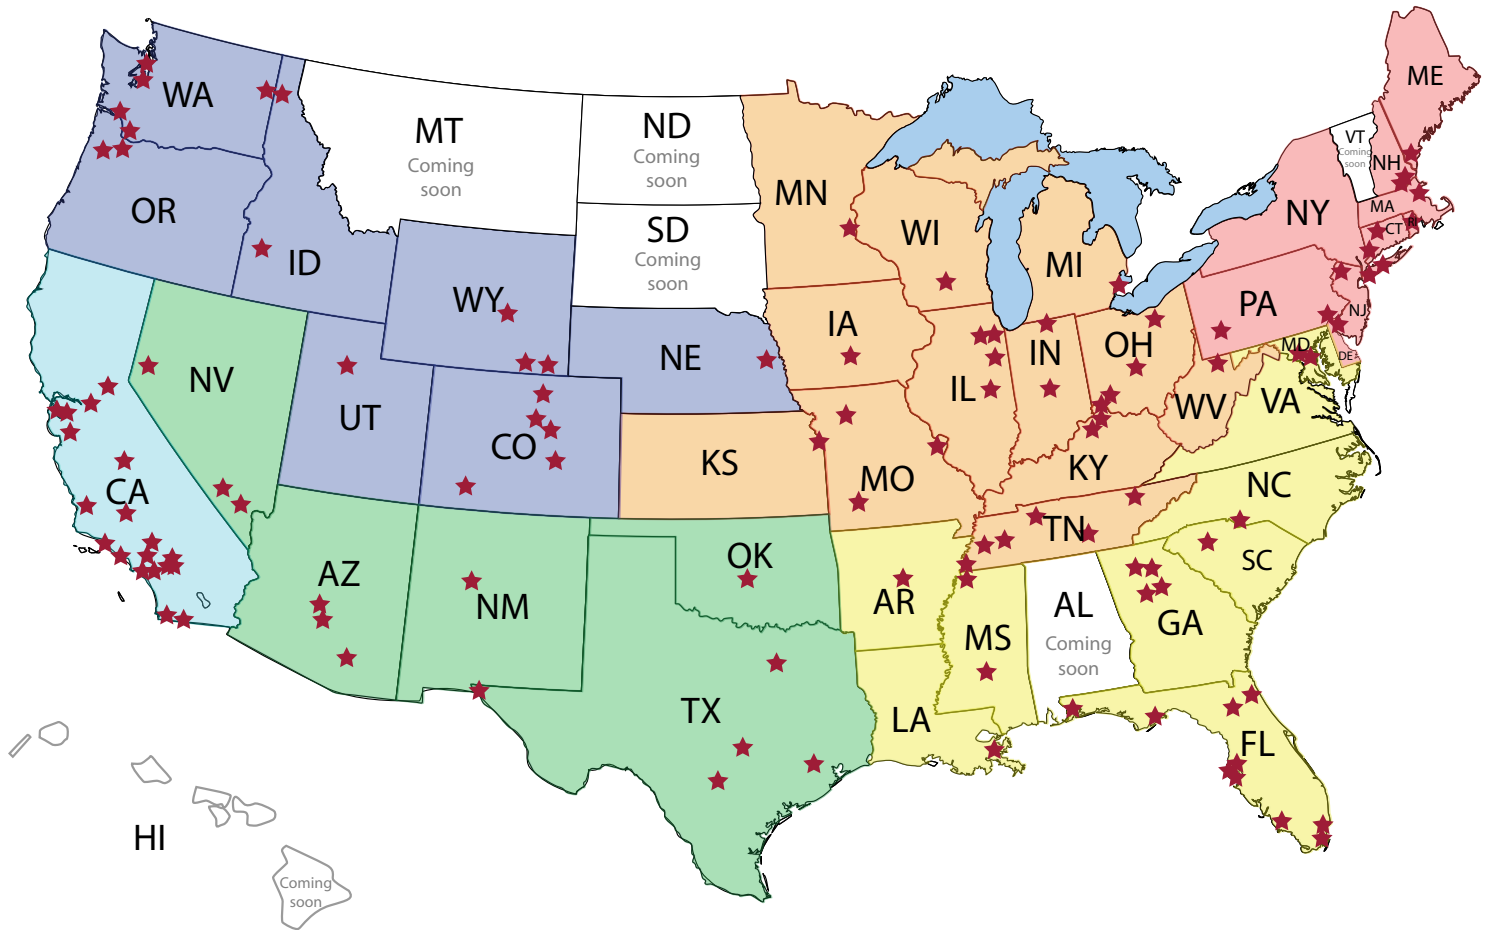

David Morse & Associates

CLAIMS ADJUSTING SERVICES ACROSS THE UNITED STATES

- CALIFORNIA REGION
- NORTHWEST REGION
- SOUTHWEST REGION
- CENTRAL REGION
- NORTHEAST REGION
- SOUTHEAST REGION

PLEASE VISIT OUR WEBSITE TO VIEW THE MOST
CURRENT LIST OF SERVICE LOCATIONS
WWW.DAVIDMORSE.COM

NORTHWEST REGION SERVICE LOCATIONS

State/City	Zip Code From Which Mileage is Computed	Lines Handled
Colorado		
Boulder/Denver/Ft. Collins	80123	Prop
Boulder/Denver/Ft. Collins	80013	Cas Prop
Colorado Springs (from Denver)	80123	Prop
Colorado Springs (from Denver)	80013	Cas Prop
Durango	81301	Prop
Idaho		
Boise	83646	Prop
Coeur d'Alene	99206	Cas Prop
Nebraska		
Omaha	68105	Prop
Oregon		
Portland	97233	Prop
Portland (from Salem)	97362	Cas Prop
Salem (from Portland)	97233	Prop
Salem	97362	Cas
Utah		
Salt Lake City	84121	Cas
Washington		
Longview	98682	Prop
Longview (from Salem)	97362	Cas
Seattle	98106	Cas Prop
Spokane	99206	Cas Prop
Tacoma	98499	Cas
Tacoma	98106	Prop
Vancouver	98682	Prop
Vancouver (from Salem)	97362	Cas
Wyoming		
Casper/Cheyenne/Laramie	82072	Prop

SOUTHEAST REGION SERVICE LOCATIONS

State/City	Zip Code From Which Mileage is Computed	Lines Handled
Arkansas		
Little Rock	72223	Cas
Florida		
Ft. Myers	33993	Prop
Gainesville	32641	Prop
Miami	33134	Cas Prop
Miami	33351	Cas
Palm Harbor	34681	Cas
Pensacola	32579	Prop
Tampa	34638	Cas
Tampa	34689	Prop
Tallahassee	32346	Prop
Jacksonville/St Augustine	32089	Prop
Georgia		
Atlanta	30294	Prop
Canton	30115	Prop
Cumming	30040	Cas
Winder	30054	Prop
Louisiana		
Baton Rouge	70123	Prop
New Orleans	70123	Prop
Maryland		
Baltimore	21236	Prop
Mississippi		
From Lexington, TN	38351	Cas
Jackson	39047	Cas Prop
North Carolina		
Charlotte	28173	Prop
South Carolina		
Columbia	29325	Prop