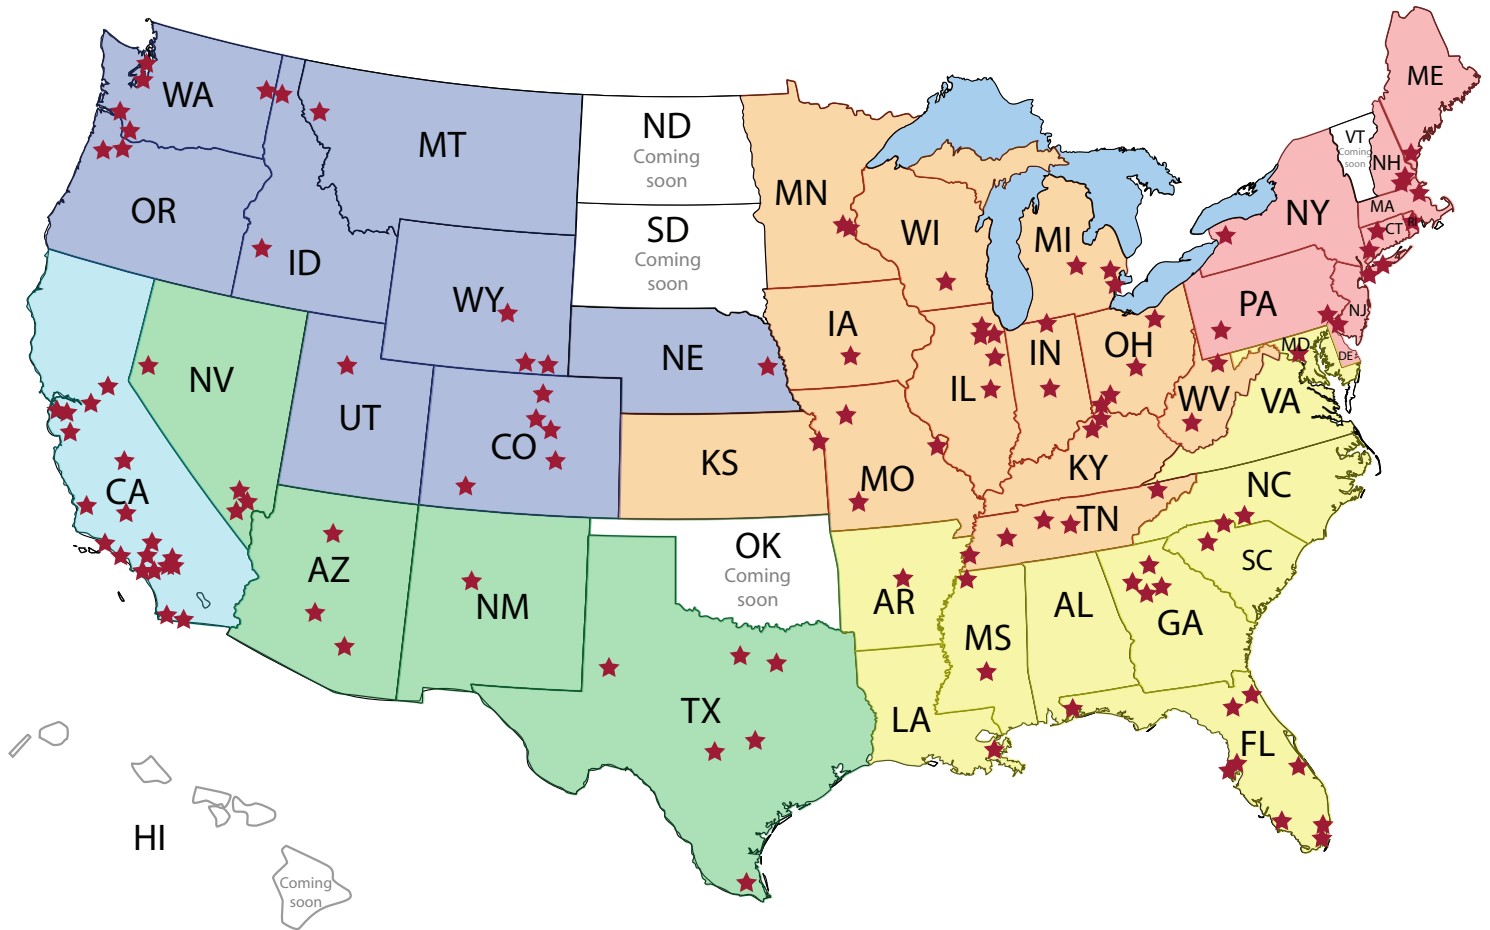

David Morse & Associates

CLAIMS ADJUSTING SERVICES ACROSS THE UNITED STATES

- CALIFORNIA REGION
- NORTHWEST REGION
- SOUTHWEST REGION
- CENTRAL REGION
- NORTHEAST REGION
- SOUTHEAST REGION

**PLEASE VISIT OUR WEBSITE TO VIEW THE MOST
CURRENT LIST OF SERVICE LOCATIONS**
WWW.DAVIDMORSE.COM

SOUTHEAST REGION SERVICE LOCATIONS

| State/City | Zip Code From Which Mileage is Computed | Lines Handled | |
|-----------------------|--|---------------|------|
| Alabama | | | |
| Mobile | 36535 | | Prop |
| Arkansas | | | |
| Little Rock | 72223 | | Cas |
| Florida | | | |
| Ft. Myers | 33993 | | Prop |
| Gainesville | 32641 | | Prop |
| Miami | 33134 | | Prop |
| Miami | 33325 | | Prop |
| Miami (FL Keyes) | 33070 | Cas | Prop |
| Melbourne | 32958 | | Prop |
| Ocala | 33480 | Cas | |
| Palm Harbor | 34681 | Cas | |
| Pensacola | 36335 | | Prop |
| Tampa | 34638 | Cas | |
| Tampa | 34689 | | Prop |
| Georgia | | | |
| Atlanta | 30294 | | Prop |
| Austell | 30106 | | Prop |
| Cumming | 30040 | Cas | |
| Winder | 30054 | | Prop |
| Louisiana | | | |
| Baton Rouge | 70123 | | Prop |
| Baton Rouge | 70403 | Cas | |
| New Orleans | 70123 | | Prop |
| New Orleans | 70403 | Cas | |
| Maryland | | | |
| Baltimore | 20886 | | Cas |
| Mississippi | | | |
| From Lexington, TN | 38351 | Cas | |
| Jackson | 39191 | | Prop |
| North Carolina | | | |
| Charlotte | 28173 | | Prop |
| Charlotte | 29710 | | Prop |
| South Carolina | | | |
| Columbia | 29325 | | Prop |