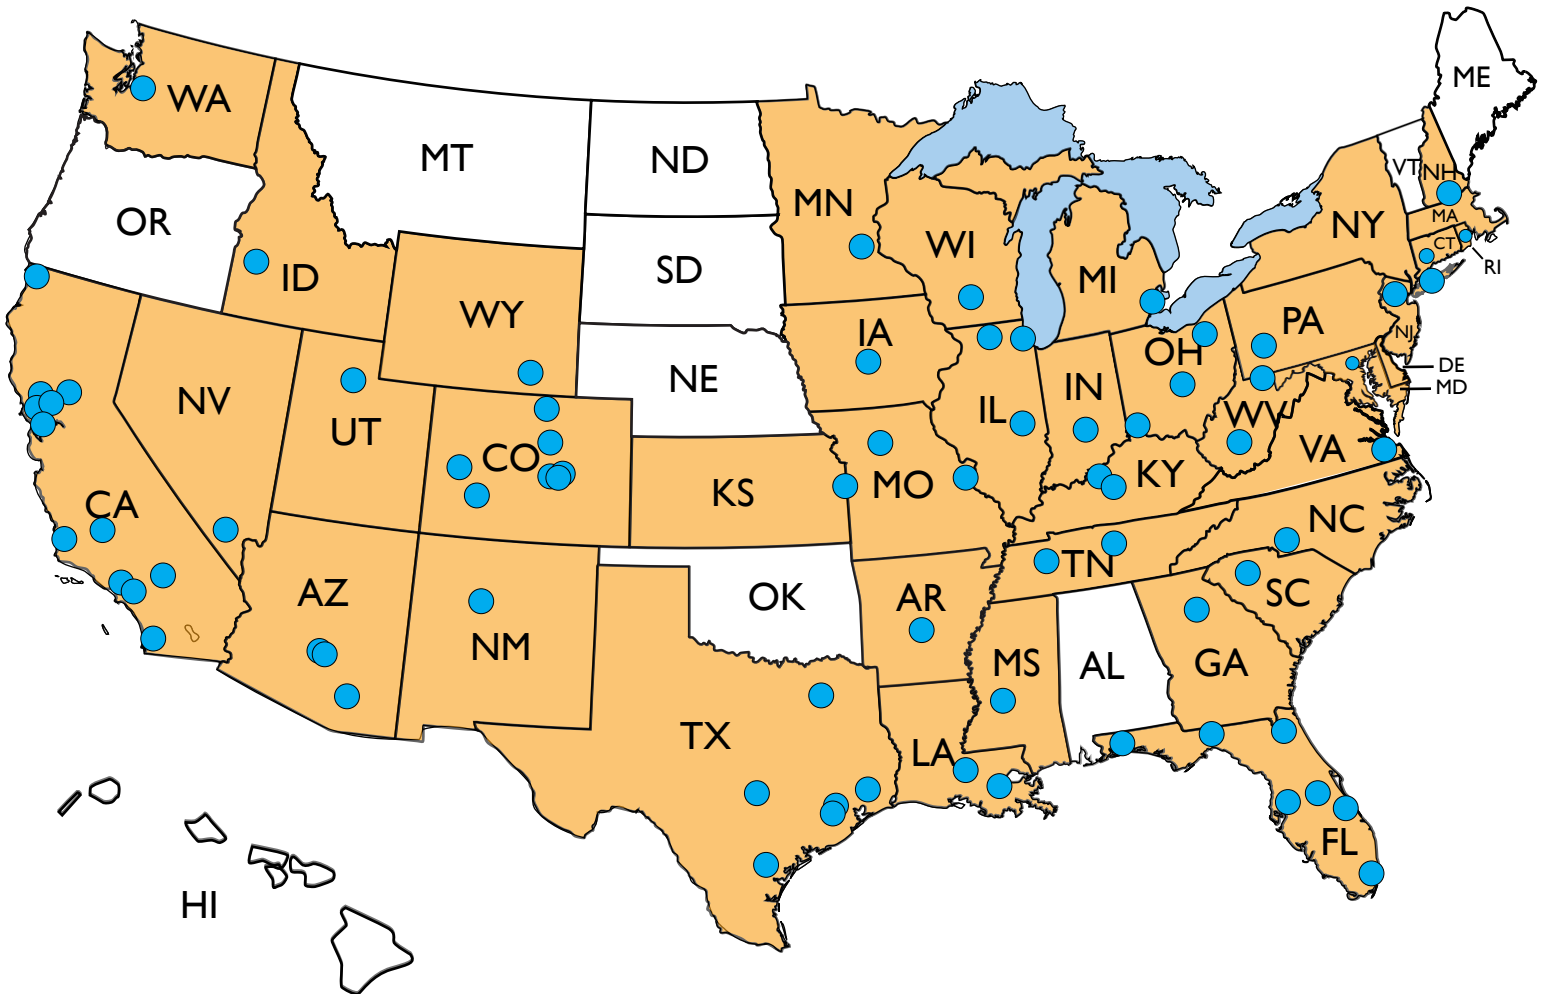

COMMERCIAL PROPERTY ADJUSTERS

PLEASE VISIT OUR WEBSITE TO VIEW THE MOST
CURRENT LIST OF SERVICE LOCATIONS
WWW.DAVIDMORSE.COM

PHONE: 800-649-7602   FAX: 866-742-6989   EMAIL: ASSIGNMENTS@DAVIDMORSE.COM