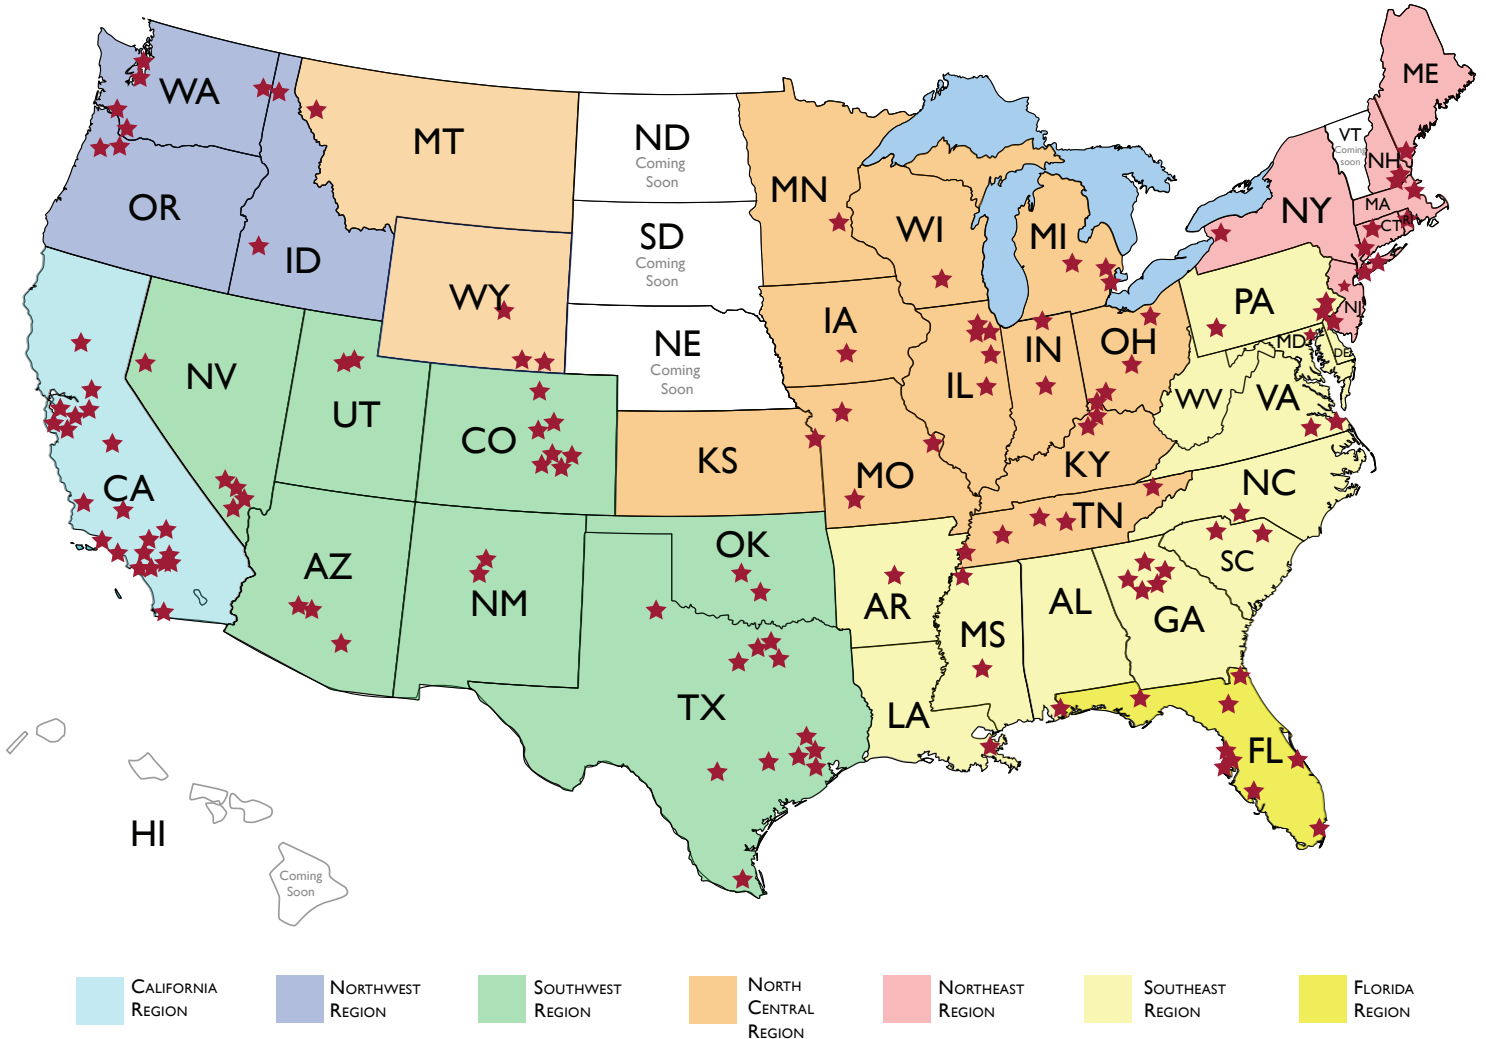

David Morse & Associates

CLAIMS ADJUSTING SERVICES ACROSS THE UNITED STATES

PLEASE VISIT OUR WEBSITE TO VIEW THE MOST
CURRENT LIST OF SERVICE LOCATIONS

WWW.DAVIDMORSE.COM

To assign to any DMA location, use our National Assignment Center

CALIFORNIA REGION SERVICE LOCATIONS

State/City	Zip Code From Which Mileage is Computed	Lines Handled	
California			
Anaheim	92825	Cas	Prop
Bakersfield	93314	Cas	Prop
Chico	95973		Prop
Crestline	92325	Cas	Prop
Fresno	93726	Cas	Prop
Long Beach	91203	Cas	Prop
Los Angeles	91203	Cas	Prop
Monterey	95124	Cas	
Napa	94559	Cas	Prop
Oakland	94526	Cas	Prop
Palmdale/Lancaster	91203	Cas	Prop
Redding	95973		Prop
Riverside	92501	Cas	Prop
Sacramento	95677	Cas	Prop
San Bernardino	92408	Cas	Prop
San Diego	92160	Cas	Prop
San Francisco	94037	Cas	Prop
San Jose	95124	Cas	Prop
San Luis Obispo	93401	Cas	Prop
Santa Barbara	93103	Cas	Prop
Stockton	95242	Cas	Prop
Ventura/Oxnard	93035	Cas	Prop
Victorville	92395	Cas	Prop
Nevada			
Reno	89441	Cas	Prop

SOUTHEAST REGION SERVICE LOCATIONS

State/City	Zip Code From Which Mileage is Computed	Lines Handled	
Alabama			
Mobile	36535		Prop
Arkansas			
Little Rock	72212		Prop
Little Rock	72223	Cas	
Delaware			
From Baltimore, MD	21009	Cas	Prop
Georgia			
Atlanta	30294		Prop
Atlanta	30339		Prop
Austell	30106		Prop
Cumming	30040	Cas	
Lawrenceville	30043	Cas	
Winder	30054		Prop
Louisiana			
New Orleans	70123		Prop
New Orleans	70403	Cas	
Maryland			
Baltimore	21009	Cas	Prop
Mississippi			
From Lexington, TN	38351	Cas	
Jackson	39191		Prop
North Carolina			
Charlotte	28173		Prop
Pennsylvania			
Philadelphia	19145	Cas	
Philadelphia	19144		Prop
Pittsburgh	15642	Cas	Prop
South Carolina			
Columbia	29325		Prop
Florence	29501		Prop
Virginia			
Virginia Beach	23455	Cas	Prop
Suffolk	23434		Prop
Washington DC			
From Baltimore, MD	21009	Cas	Prop
West Virginia			
From Baltimore, MD	21009		Prop
From Pittsburgh, PA	15642	Cas	Prop