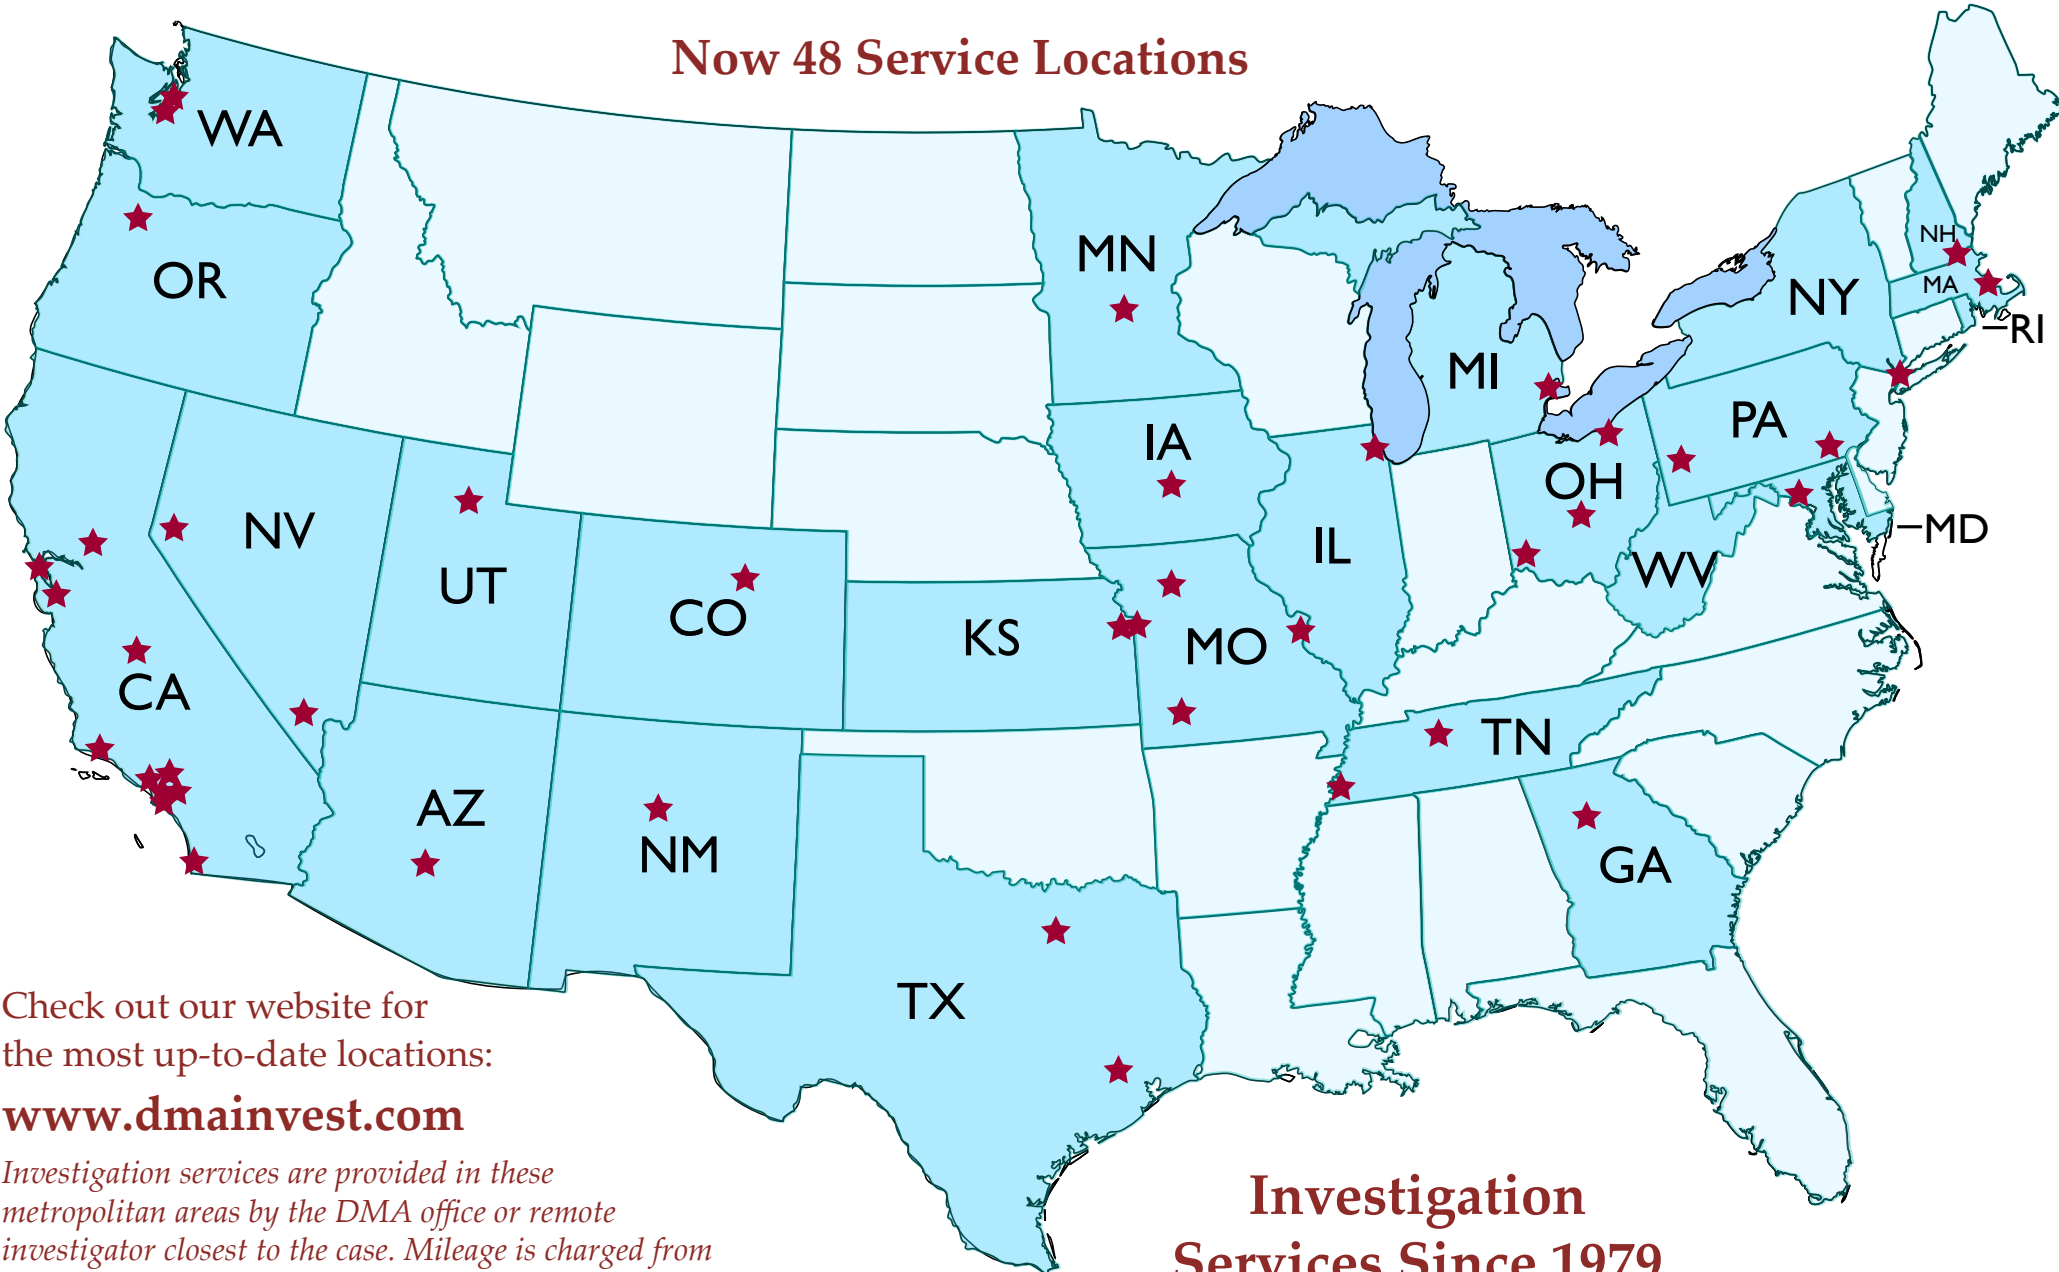

## Now 48 Service Locations

Check out our website for the most up-to-date locations:

[www.dmainvest.com](http://www.dmainvest.com)

*Investigation services are provided in these metropolitan areas by the DMA office or remote investigator closest to the case. Mileage is charged from the location of the office or the remote adjuster handling the claim.*

## GEORGIA

● Atlanta

## TENNESSEE

● Nashville  
● Memphis  
● Knoxville

## WASHINGTON

★● Seattle  
★● Tacoma