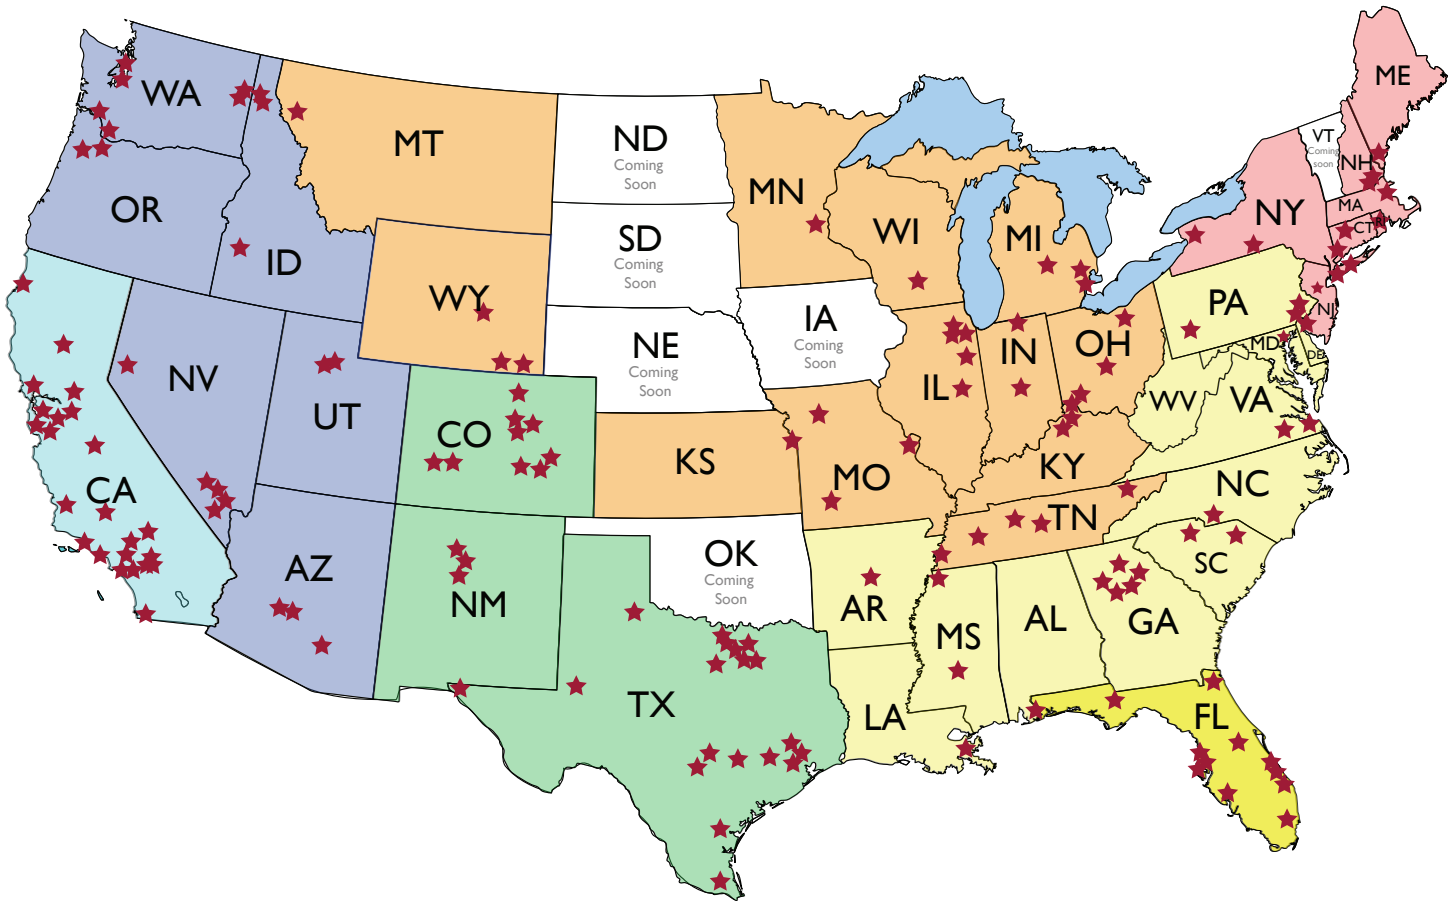

# CLAIMS ADJUSTING SERVICES ACROSS THE UNITED STATES

-  CALIFORNIA REGION
-  NORTHWEST REGION
-  SOUTHWEST REGION
-  NORTH CENTRAL REGION
-  NORTHEAST REGION
-  SOUTHEAST REGION
-  FLORIDA REGION

PLEASE VISIT OUR WEBSITE TO VIEW THE MOST  
CURRENT LIST OF SERVICE LOCATIONS  
[WWW.DAVIDMORSE.COM](http://WWW.DAVIDMORSE.COM)

## CALIFORNIA REGION SERVICE LOCATIONS

## SOUTHWEST REGION SERVICE LOCATIONS

## SOUTHEAST REGION SERVICE LOCATIONS

State/City	Zip Code From Which Mileage is Computed	Lines Handled
<b>Alabama</b>		
Mobile	36535	Cas Prop
<b>Arkansas</b>		
Little Rock	72212	Cas Prop
Little Rock	72223	Cas Prop
<b>Delaware</b>		
From Baltimore, MD	21009	Cas Prop
<b>Georgia</b>		
Atlanta	30294	Cas Prop
Atlanta	30339	Cas Prop
Austell	30106	Cas Prop
Cumming	30040	Cas Prop
Lawrenceville	30043	Cas Prop
Winder	30054	Cas Prop
<b>Louisiana</b>		
New Orleans	70123	Cas Prop
New Orleans	70403	Cas Prop
<b>Maryland</b>		
Baltimore	21009	Cas Prop
<b>Mississippi</b>		
From Lexington, TN	38351	Cas Prop
Jackson	39191	Cas Prop
<b>North Carolina</b>		
Charlotte	28173	Cas Prop
<b>Pennsylvania</b>		
Philadelphia	19145	Cas Prop
Philadelphia	19144	Cas Prop
Pittsburgh	15642	Cas Prop
<b>South Carolina</b>		
Columbia	29325	Cas Prop
Florence	29501	Cas Prop
<b>Virginia</b>		
Virginia Beach	23455	Cas Prop
Suffolk	23434	Cas Prop
<b>Washington DC</b>		
From Baltimore, MD	21009	Cas Prop
<b>West Virginia</b>		
From Baltimore, MD	21009	Cas Prop
From Pittsburgh, PA	15642	Cas Prop