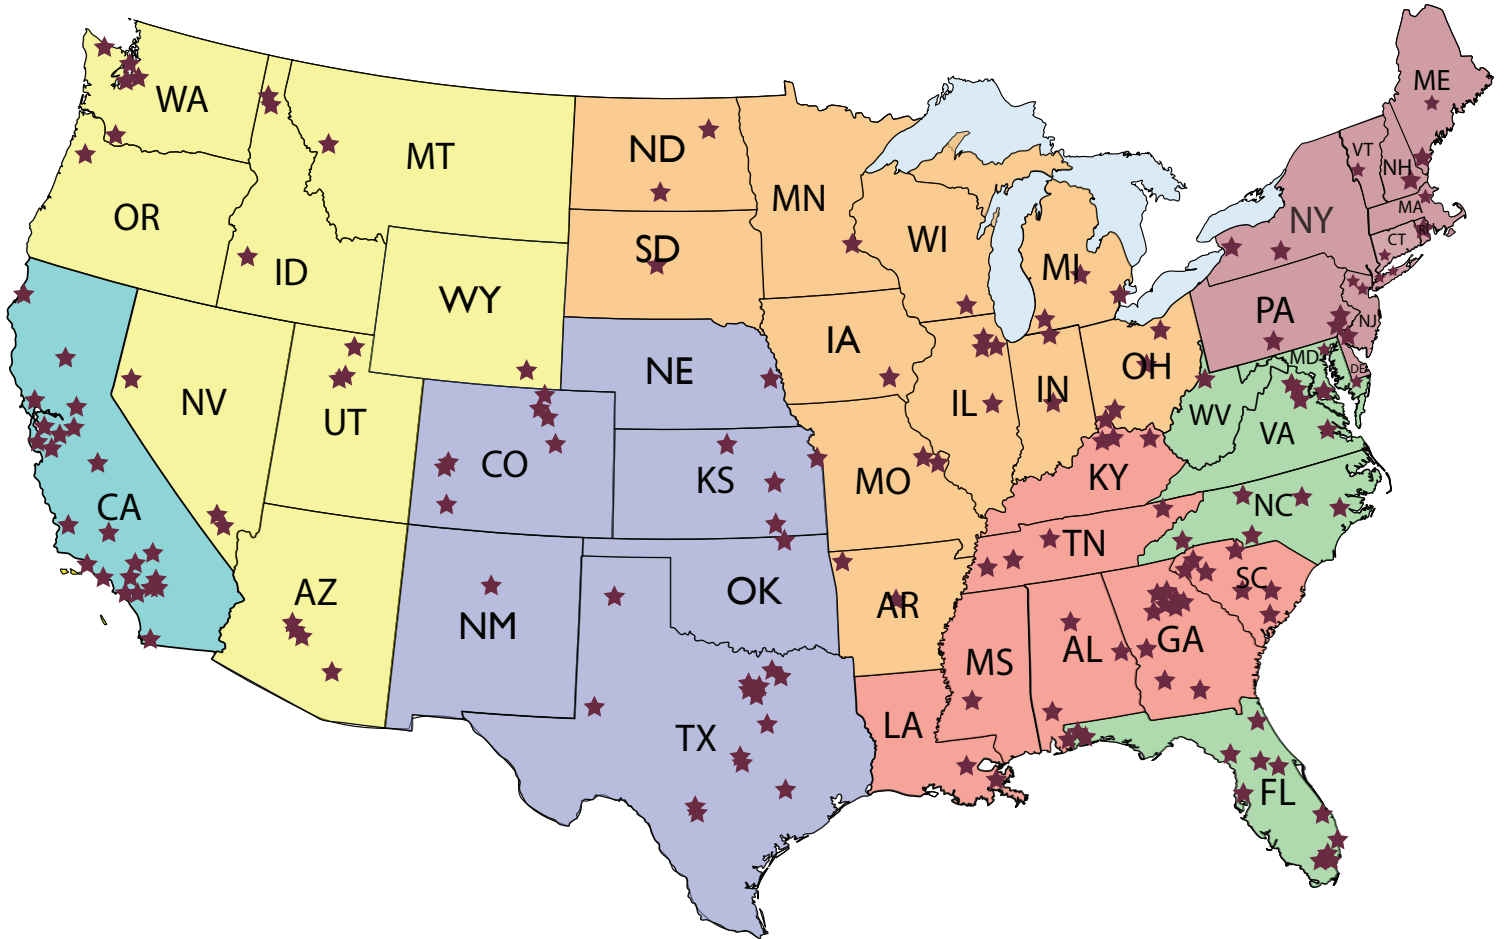

DMA

A VENBROOK COMPANY

CLAIMS ADJUSTING SERVICES ACROSS THE UNITED STATES

PLEASE VISIT OUR WEBSITE TO VIEW THE MOST
CURRENT LIST OF SERVICE LOCATIONS

WWW.DAVIDMORSE.COM

TO ASSIGN TO ANY DMA LOCATION, USE OUR NATIONAL ASSIGNMENT CENTER

REGION 5 SERVICE LOCATIONS

State/City	Zip Code From Which Mileage is Computed	Lines Handled
Alabama		
Birmingham	35226	Prop
Birmingham	35549	Prop
Elberta	36530	Prop
Mobile	36535	Prop
Mobile	36560	Prop
Montgomery	36874	Cas
North Foley	36535	Prop
Silver Hill	36576	Prop
Georgia		
Albany	31707	Cas
Alpharetta	30009	Cas
Athens	30622	Cas
Atlanta	30336	Prop
College Park	30349	Prop
Columbus	31907	Cas
Dacula	30019	Prop
Norcross	30092	Prop
Oxford	30054	Prop
Ray City	31645	Prop
Valdosta	31645	Prop
Kentucky		
Lexington	41017	Prop
Louisville	41017	Prop
Wallingford	41093	Prop
Louisiana		
New Orleans	70123	Prop
Baton Rouge	70734	Prop
Mississippi		
Jackson	39191	Prop
South Carolina		
Anderson	29621	Prop
Charleston	29486	Cas
Clinton	29325	Prop
Columbus	29203	Cas
Florence	29501	Cas
Florence	29501	Prop
Fort Mill	29715	Prop
Greenville	29607	Cas
Tennessee		
Knoxville	37743	Cas
Memphis	38069	Prop
Nashville	38311	Prop
Nashville	37067	Cas

TO ASSIGN TO ANY DMA LOCATION, USE OUR NATIONAL ASSIGNMENT CENTER

Phone: (800) 649-7602 | Fax: (866) 742-6989 | assignments@davidmorse.com

REGION 6 SERVICE LOCATIONS

REGION 7 SERVICE LOCATIONS

State/City	Zip Code From Which Mileage is Computed	Lines Handled
Florida		
Augustine	32092	Prop
Apopka	32712	Prop
Bellaire	33756	Prop
Boyton Beach	33435	Prop
Coral Gables	33137	Cas Prop
Grant	32949	Prop
Land O'Lakes	34638	Cas
Palm Bay	32909	Prop
Miami	33175	Prop
Miami	33185	Cas
Miami	33155	Cas Prop
The Villages	32163	Cas
Yankeetown	33155	Prop
North Carolina		
Hendersonville	28739	Prop
Salisbury	28144	Cas
Wake Forest	27587	Prop
Washington	27889	Prop
Winston Salem	27104	Prop
Virginia		
Gainesville	20155	Cas
Manassas	20110	Prop
West Virginia		
From Manassas, VA	20110	Prop
From Copley, OH	44321	Prop
From Wallingford, KY	41093	Prop