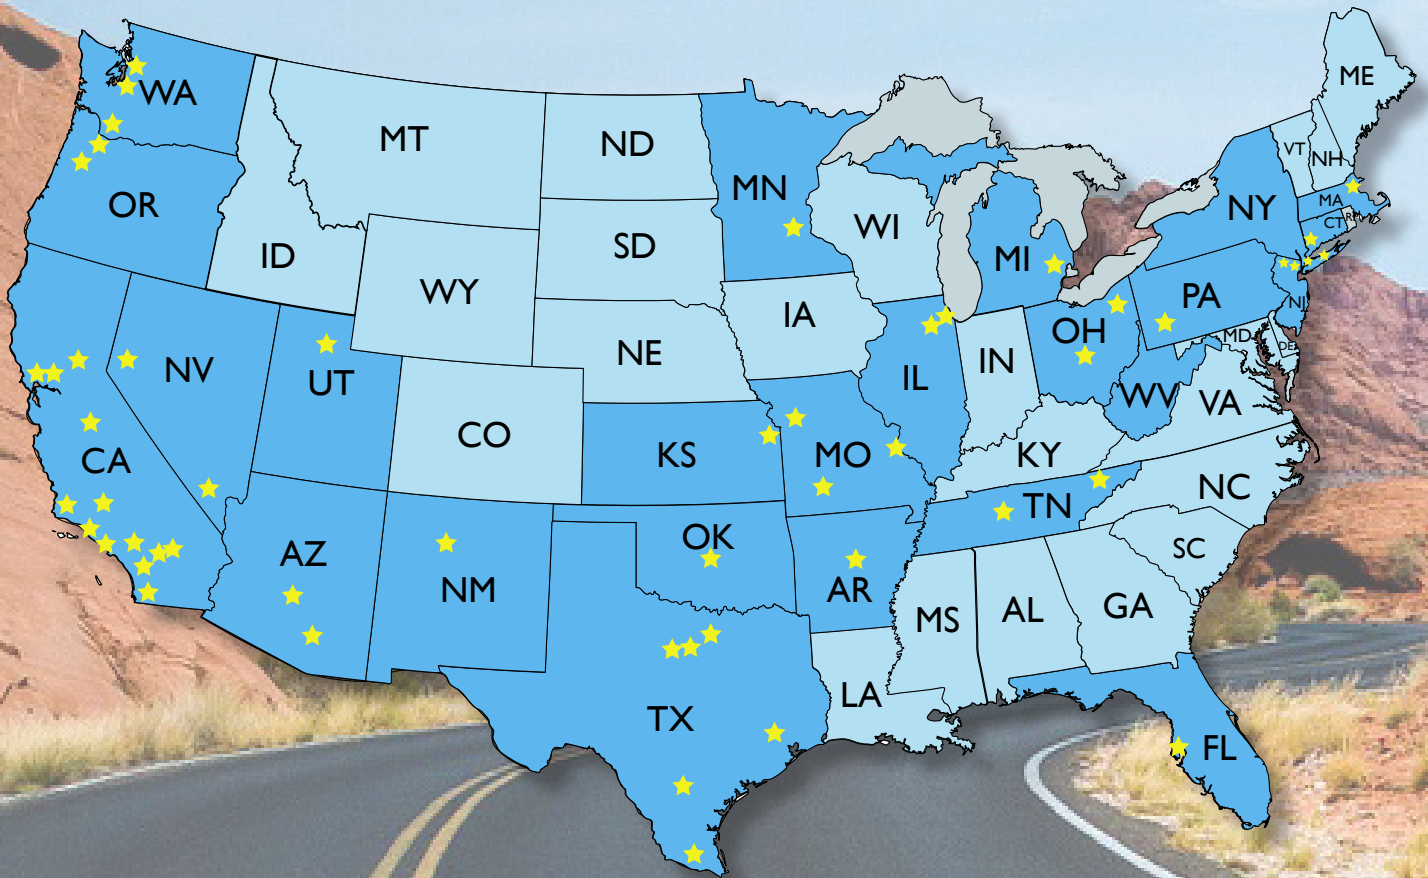

David Morse & Associates

Trucking Adjusters in **24** States

24/7 Adjuster Dispatch

For After Hours & Instant Dispatch 24 Hours a Day

(866) DMA-TRUCK | (866) 362-8782

Need a Property Damage Adjuster or Vehicle Appraisal only?

Call (800) 649-7602 or Fax (866) 742-6989

Email us at assignments@davidmorse.com

www.davidmorse.com

DMA TRUCKING OFFICES

State/Cit	Zip Code From Which	After Hours Trucking	State/Cit	Zip Code From Which	After Hours Trucking
Arizona			New Jersey		
Phoenix	(Metro Area)	√	Morristown	07960	√
Tucson	85658	√	Newark	07106	√
Arkansas			Metro New York Area		√
Little Rock	(Metro Area)		New York		
California			Long Island	11791	√
Anaheim	92825	√	New York City	10069	√
Bakersfield	93314	√	Metro New York Area		√
Fresno	93711	√	New Mexico		
Inland Empire	92501	√	Albuquerque	(Metro Area)	√
Los Angeles	91203	√	Ohio		
Oakland / Napa	94503	√	Columbus	(Metro Area)	√
Sacramento	95677	√	Cleveland	(Metro Area)	√
San Bernardino	92408	√	Oregon		
San Diego	92160	√	Portland	(Metro Area)	
San Luis Obispo	93401	√	Salem	(Metro Area)	
Santa Barbara	93103	√	Pennsylvania		
Stockton	95242	√	Pittsburgh	(Metro Area)	
Ventura/Oxnard	93035	√	Philadelphia	(Metro Area)	√
Connecticut			Tennessee		
Ridgefield	06877	√	Greenville	37745	√
Stamford	06877		Nashville	37179	√
Hartford	06877		Texas		
Florida			Brownsville	78589	√
Tampa	34684		Dallas	75154	√
Illinois			Granbury	76048	√
Chicago (Southside)	60440		Houston	77581	
Chicago (Northside)	60643		San Antonio	78232	√
Kansas			Utah		
Kansas City	66216		Salt Lake City	84121	
Massachusetts			Virginia		
Boston	(Metro Area)	√	Virginia Beach	23455	
Michigan			Washington		
Detroit	(Metro Area)	√	Seattle	(Metro Area)	
Minnesota			Tacoma	(Metro Area)	
Minneapolis	(Metro Area)	√	Vancouver	(Metro Area)	
Missouri			West Virginia		
Kansas City	(Metro Area)	(24/7)	From Pittsburgh, PA	15642	
Springfield	(Metro Area)	√			
St. Louis	(Metro Area)	√			
Nevada					
Las Vegas	(Metro Area)	√			
Reno	(Metro Area)				