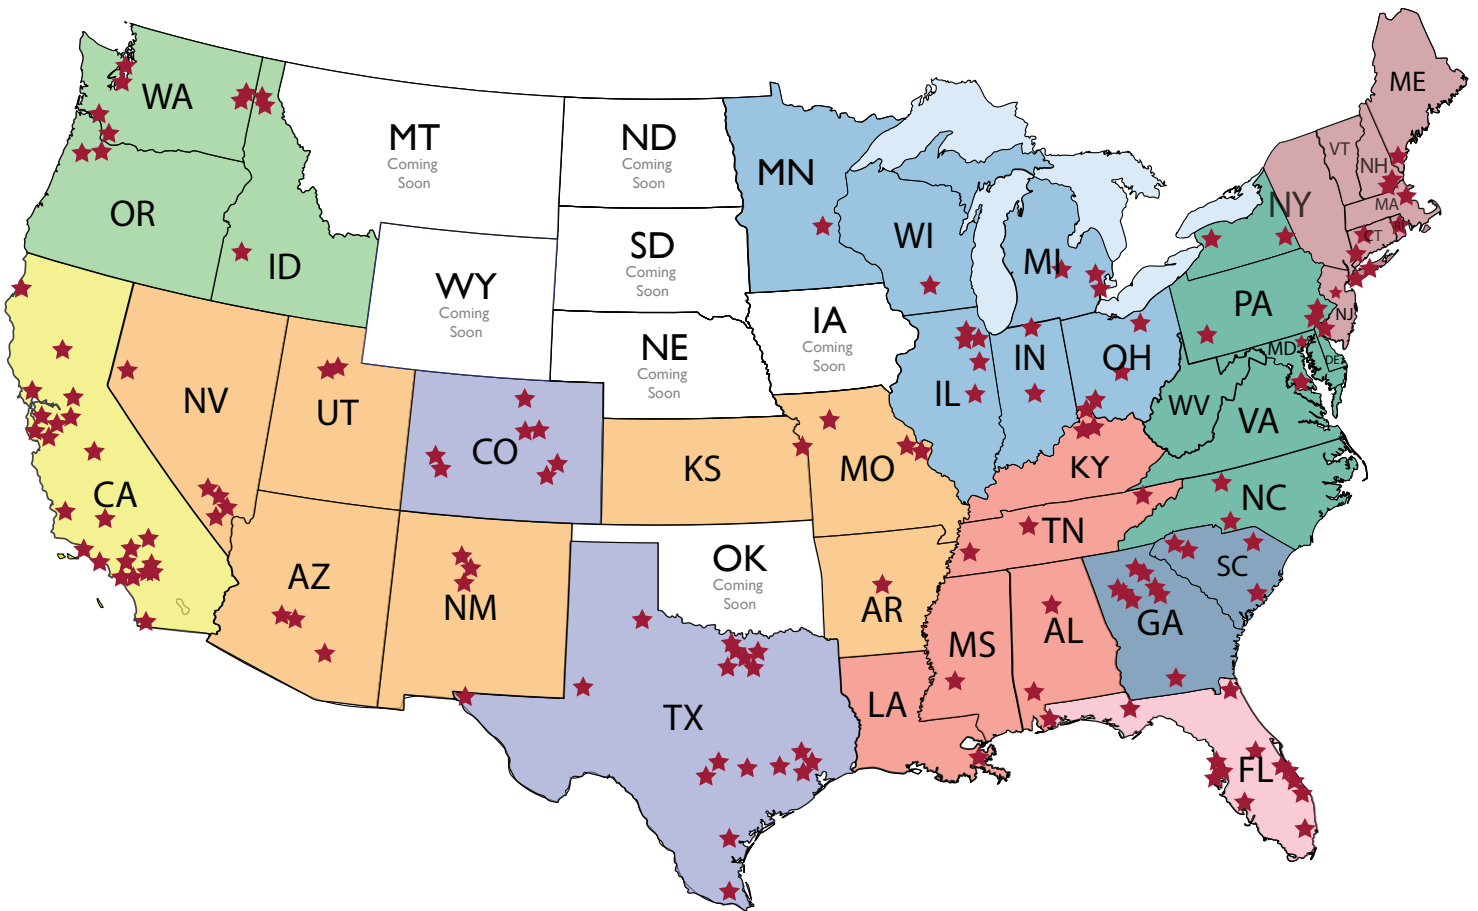

David Morse & Associates

CLAIMS ADJUSTING SERVICES ACROSS THE UNITED STATES

- CALIFORNIA REGION
- NORTHWEST REGION
- TEXAS / COLORADO REGION
- SOUTHWEST REGION
- NORTH CENTRAL REGION
- SOUTH CENTRAL REGION
- GEORGIA / SOUTH CAROLINA REGION
- NORTHEAST REGION
- EASTERN REGION
- FLORIDA REGION

TO ASSIGN TO ANY DMA LOCATION, USE OUR NATIONAL ASSIGNMENT CENTER

Phone: 800-649-7602 | Fax: 866-742-6989 | assignments@davidmorse.com

NORTHWEST REGION SERVICE LOCATIONS

State/City	Zip Code From Which Mileage is Computed	Lines Handled
Idaho		
Boise	83646	Prop
Coeur d'Alene	83815	Prop
Coeur d'Alene	83814	Cas
Oregon		
Portland	97233	Prop
Portland (from Salem)	97362	Cas
Salem (from Portland)	97233	Prop
Salem	97362	Cas
Washington		
Seattle	98106	Cas Prop
Spokane	99201	Cas
Spokane	99206	Prop
Tacoma	98499	Cas
Tacoma	98106	Prop
Vancouver	98682	Prop
Vancouver (from Salem)	97362	Cas

NORTHEAST REGION SERVICE LOCATIONS

FLORIDA REGION SERVICE LOCATIONS

State/City	Zip Code From Which Mileage is Computed	Lines Handled	
Florida			
Ft. Myers	33993		Prop
Jacksonville	32225		Prop
Melbourne	32958		Prop
Miami	33134		Prop
Miami	34983		Prop
Orlando	32712		Prop
Orlando	32804	Cas	
Palm Harbor	34681	Cas	
Tallahassee	32351		Prop
Panama City	32226		Prop
Pensacola	36535		Prop
Tampa	33778	Cas	
Tampa	33770		Prop

State/City	Zip Code From Which Mileage is Computed	Lines Handled	
Connecticut			
Hartford	06877	Cas	Prop
Ridgefield	06877	Cas	Prop
Maine			
From Manchester, NH	03036	Cas	Prop
Fairfield	04937	Cas	Prop
Massachusetts			
Boston/Plymouth	02360	Cas	Prop
New Jersey			
Hopatcong	07843	Cas	Prop
Newark	07101	Cas	Prop
New Hampshire			
Manchester	03036	Cas	Prop
Nashua	03036	Cas	Prop
New York			
Binghamton	13811	Cas	Prop
Long Island	11791	Cas	Prop
New York City	10069	Cas	Prop
Sauquoit	13456	Cas	Prop
Rhode Island			
Providence	02740	Cas	Prop