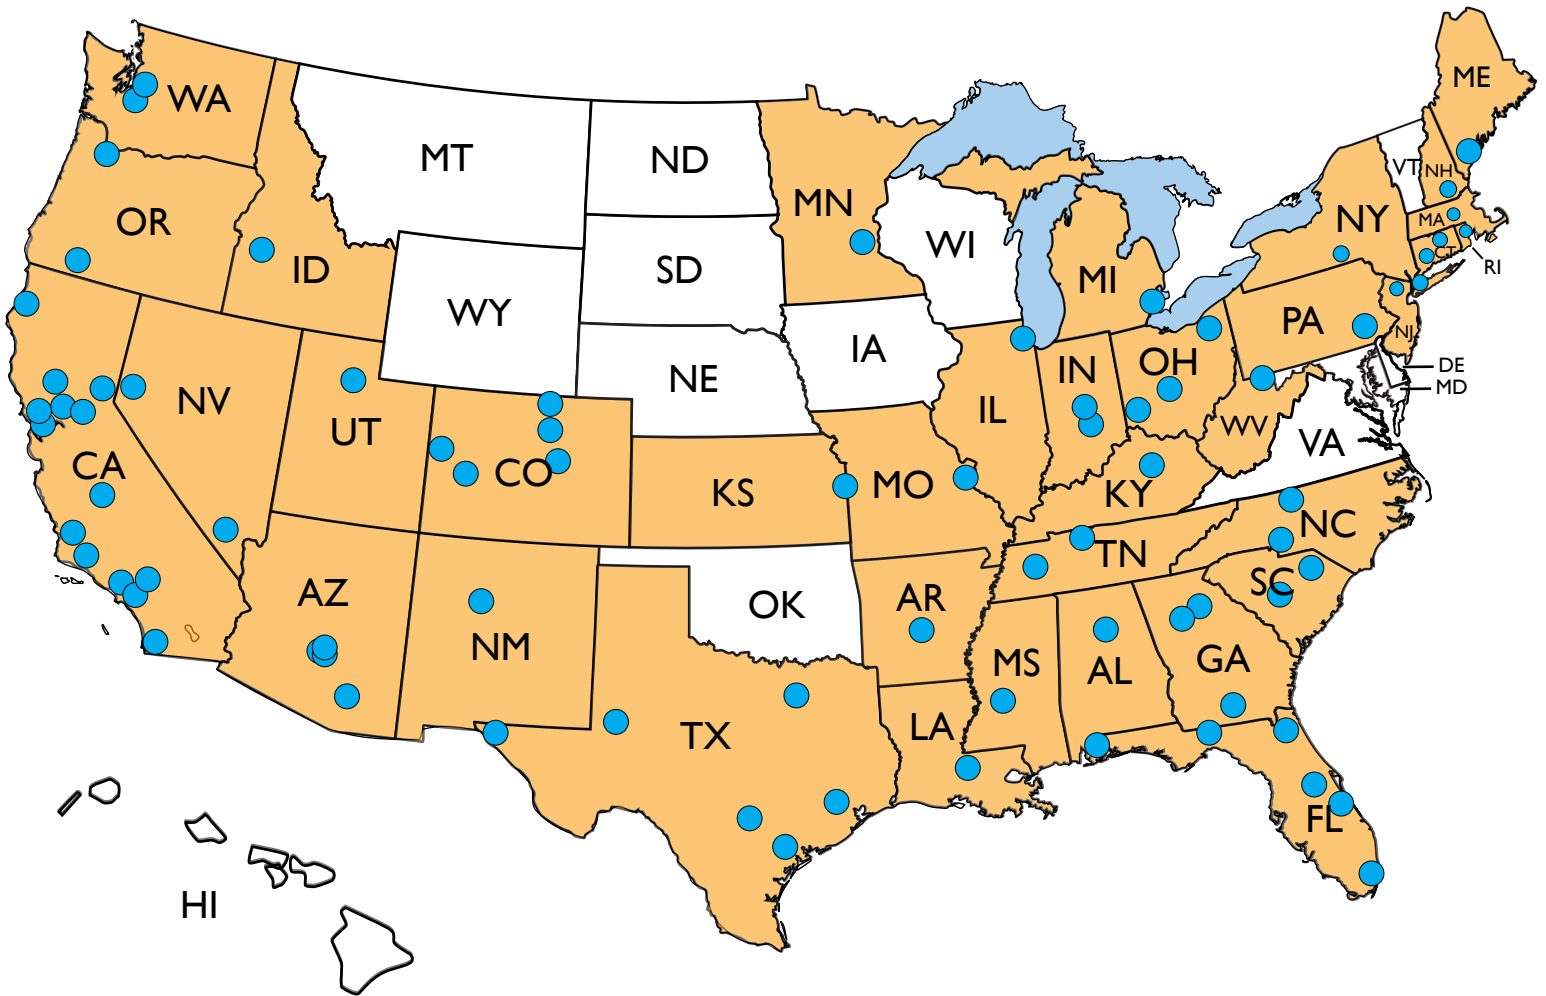

COMMERCIAL PROPERTY ADJUSTERS

PLEASE VISIT OUR WEBSITE TO VIEW THE MOST
CURRENT LIST OF SERVICE LOCATIONS
WWW.DAVIDMORSE.COM