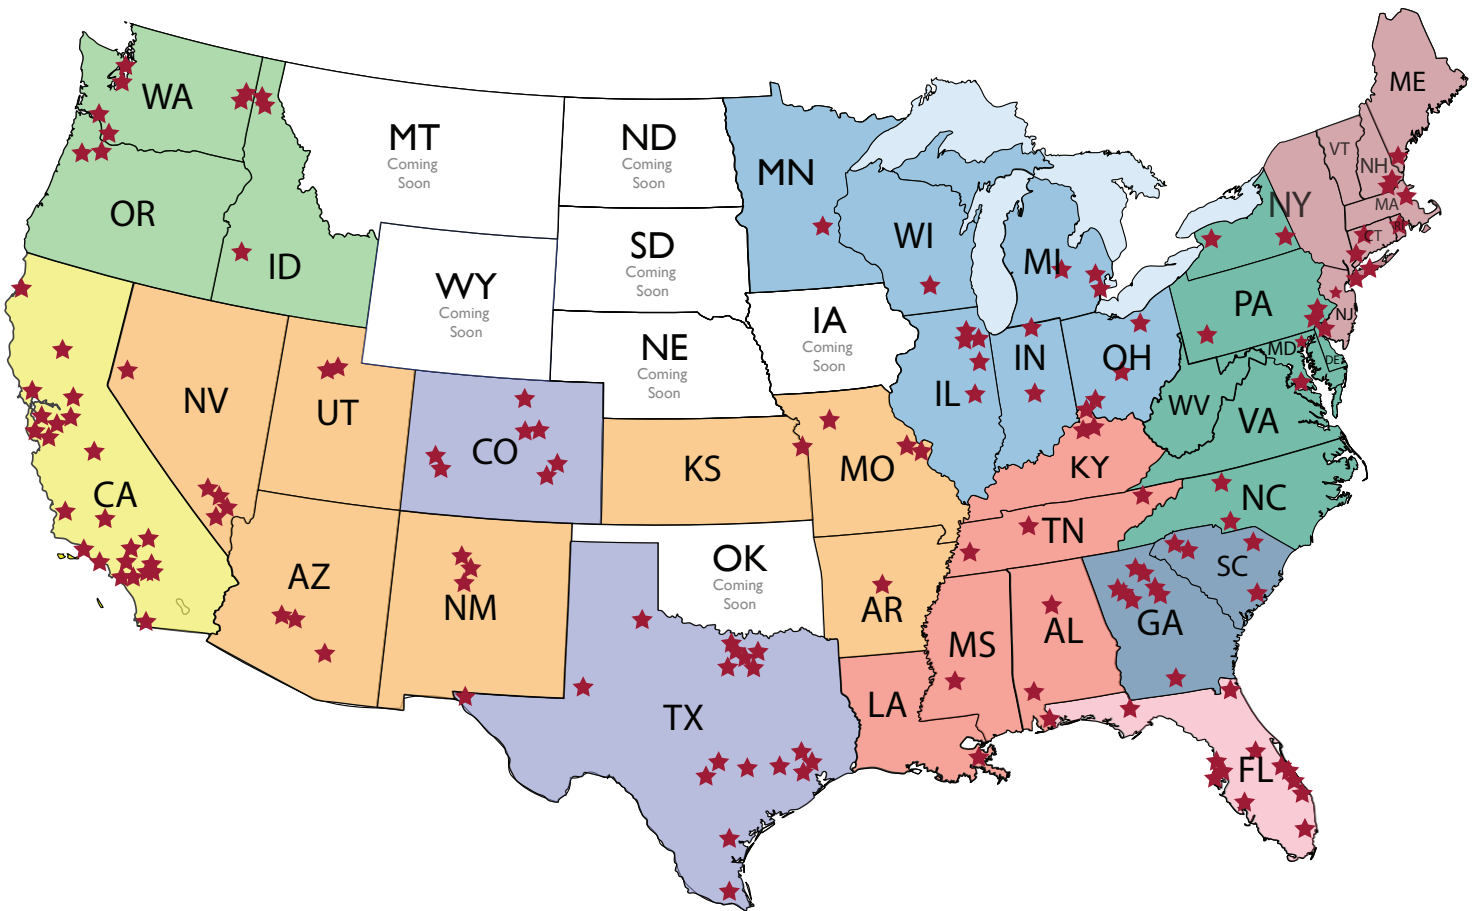

# CLAIMS ADJUSTING SERVICES ACROSS THE UNITED STATES

- CALIFORNIA REGION
- NORTHWEST REGION
- TEXAS / COLORADO REGION
- SOUTHWEST REGION
- NORTH CENTRAL REGION
- SOUTH CENTRAL REGION
- GEORGIA / SOUTH CAROLINA REGION
- NORTHEAST REGION
- EASTERN REGION
- FLORIDA REGION

## NORTHEAST REGION SERVICE LOCATIONS

## FLORIDA REGION SERVICE LOCATIONS

State/City	Zip Code From Which Mileage is Computed	Lines Handled	
<b>Florida</b>			
Ft. Myers	33993		Prop
Jacksonville	32225		Prop
Melbourne	32958		Prop
Miami	33134		Prop
Miami	34983		Prop
Orlando	32712		Prop
Orlando	32804	Cas	
Palm Harbor	34681	Cas	
Tallahassee	32351		Prop
Panama City	32226		Prop
Pensacola	36535		Prop
Tampa	33778	Cas	
Tampa	33770		Prop

State/City	Zip Code From Which Mileage is Computed	Lines Handled	
<b>Connecticut</b>			
Hartford	06877	Cas	Prop
Ridgefield	06877	Cas	Prop
<b>Maine</b>			
From Manchester, NH	03036	Cas	Prop
Fairfield	04937	Cas	Prop
<b>Massachusetts</b>			
Boston/Plymouth	02360	Cas	Prop
<b>New Jersey</b>			
Hopatcong	07843	Cas	Prop
Newark	07101	Cas	Prop
<b>New Hampshire</b>			
Manchester	03036	Cas	Prop
Nashua	03036	Cas	Prop
<b>New York</b>			
Binghamton	13811	Cas	Prop
Long Island	11791	Cas	Prop
New York City	10069	Cas	Prop
Sauquoit	13456	Cas	Prop
<b>Rhode Island</b>			
Providence	02740	Cas	Prop