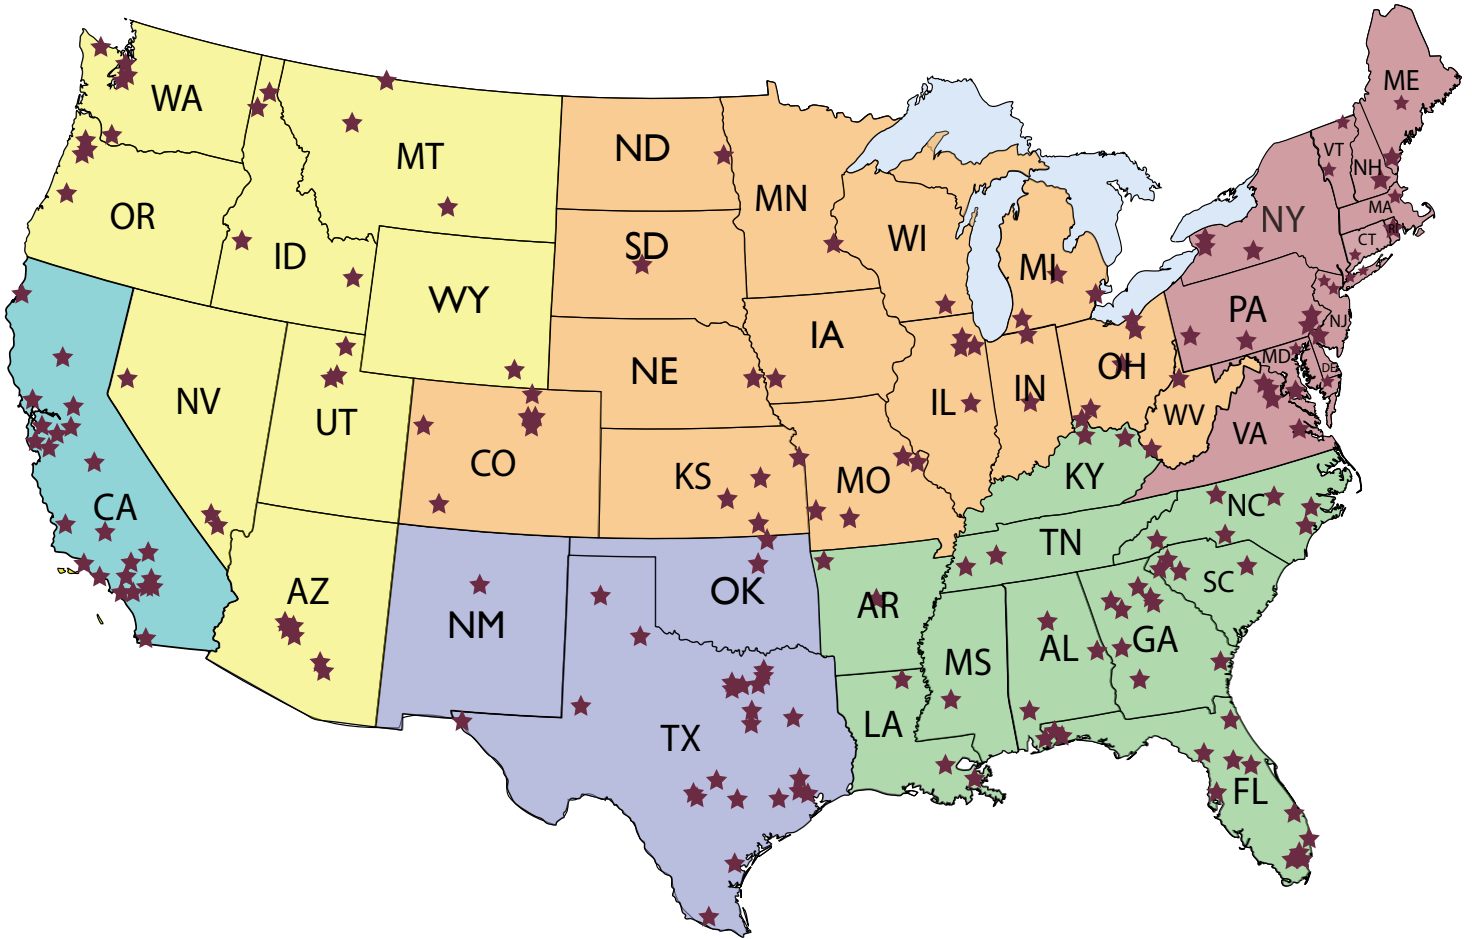

DMA

A VENBROOK COMPANY

CLAIMS ADJUSTING SERVICES ACROSS THE UNITED STATES

PLEASE VISIT OUR WEBSITE TO VIEW THE MOST
CURRENT LIST OF SERVICE LOCATIONS

WWW.DAVIDMORSE.COM

TO ASSIGN TO ANY DMA LOCATION, USE OUR NATIONAL ASSIGNMENT CENTER

REGION 1 SERVICE LOCATIONS

State/City	Zip Code From Which Mileage is Computed	Lines Handled
California		
Anaheim	92833	Cas Prop
Anaheim	92609	Cas Prop
Anaheim	90631	Cas Prop
Bakersfield	93307	Cas
Bakersfield	93314	Cas Prop
Bakersfield	93312	Cas Prop
Crescent City	94503	Cas
Chico	95765	Cas
Chico	95677	Prop
Fresno	93726	Cas
Fresno	93711	Cas
Fresno	93728	Prop
Long Beach	90277	Cas Prop
Los Angeles	91203	Cas Prop
Los Angeles	91040	Cas Prop
Los Angeles	90039	Cas Prop
Los Angeles	90025	Cas Prop
Los Angeles	90042	Cas Prop
Los Angeles	91384	Cas Prop
Los Angeles	91354	Cas Prop
Monterey	95118	Cas
Monterey	93921	Cas
Napa / Oakland	94503	Cas
Oakland	94571	Cas
Oakland	94610	Prop
Redding	95765	Cas
Redding	95683	Cas
Riverside	92591	Prop
Riverside	92562	Cas
Sacramento	95624	Cas Prop
Sacramento	94203	Prop
Sacramento	95670	Prop
Sacramento	95822	Cas
San Bernardino	92373	Prop
San Bernardino	92563	Prop
San Diego	92019	Cas
San Diego	92028	Cas Prop
San Francisco	94585	Prop
San Jose	95742	Prop
San Luis Obispo	93420	Cas Prop
Santa Barbara / Ventura / Oxford	93030	Cas Prop
Ventura / Oxnard	93010	Cas Prop
Victorville	92307	Prop